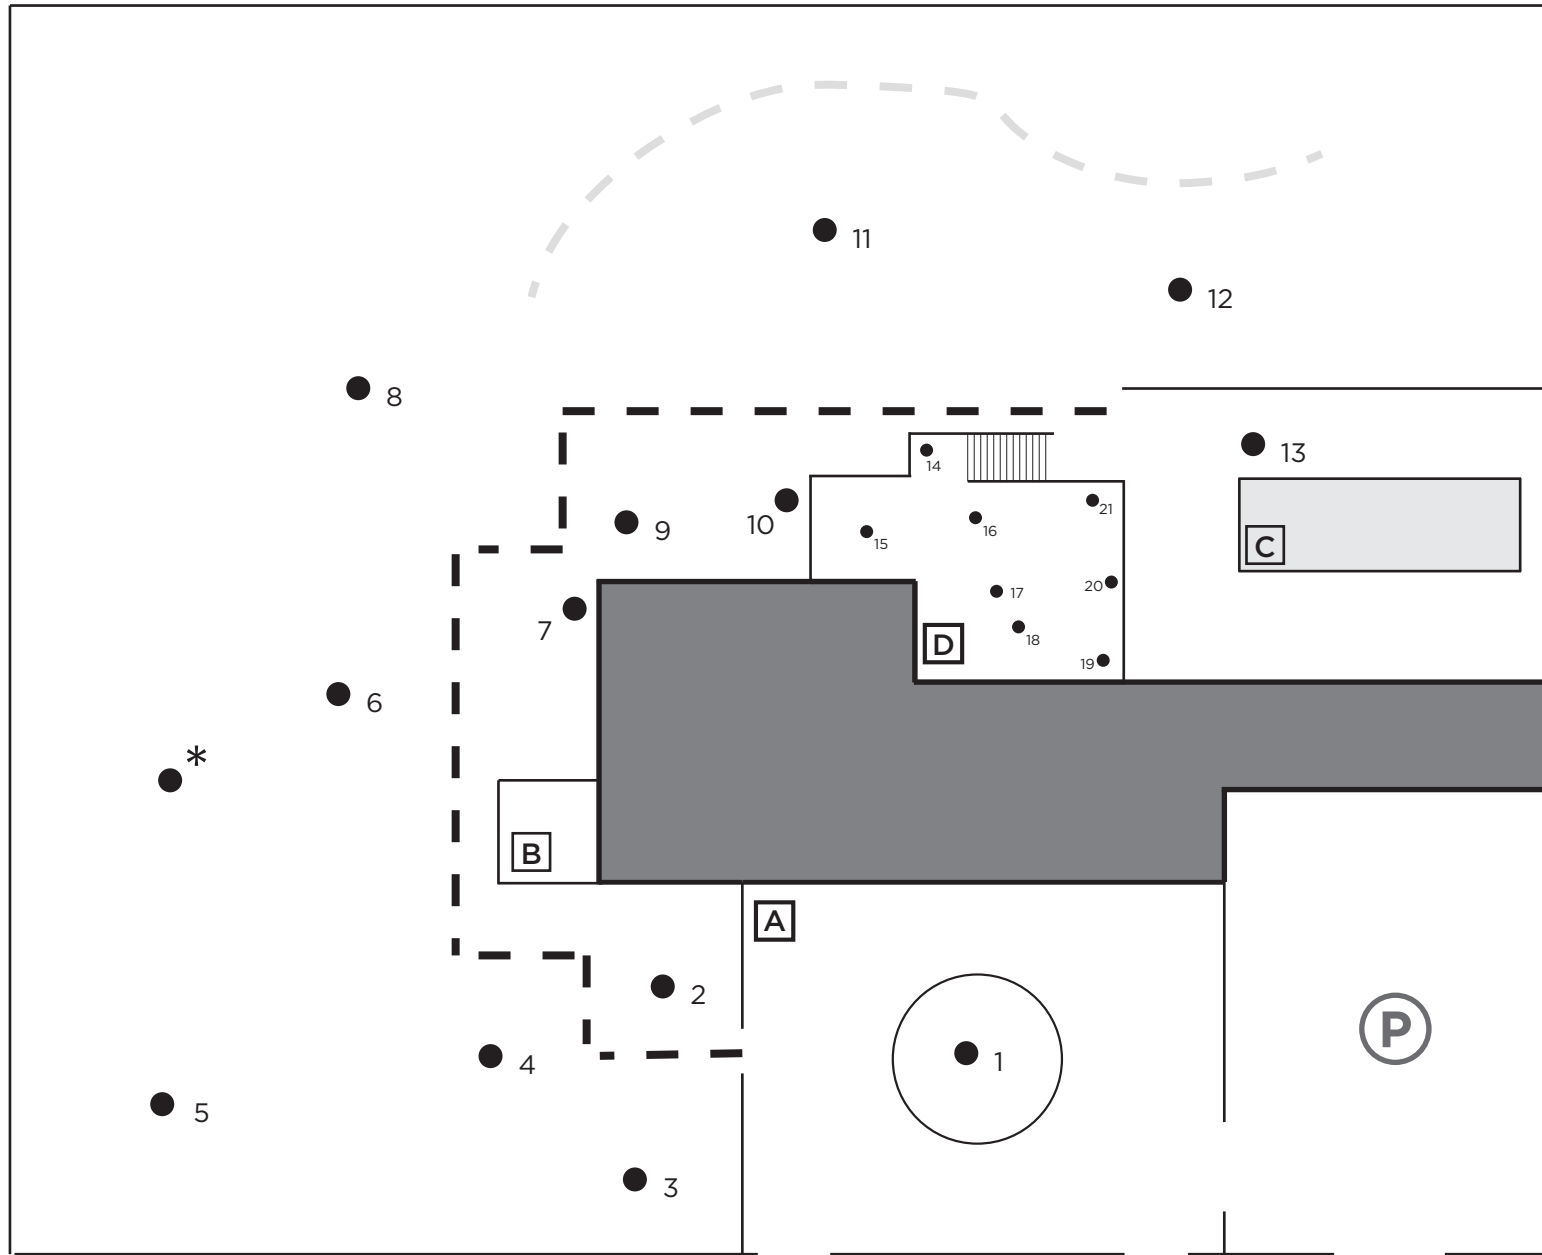

- ■ ■ Garden Path
- - - Wooded Path
- A** Forecourt
- B** Library Terrace
- C** Reflecting Pool
- D** Sculpture Terrace
- 1 Emilie Brzezinski,
Lament, 2015,
- 2 Lucien Wercollier
Interpenetration, 1969
- 3 Foon Sham,
Revolve, 2009
- 4 George Rickey,
Two Lines Oblique Down,
Variation III, 1970
- 5 Richard Deutsch,
Against the Day, 2006
- 6 Kendall Buster,
Garden Snare, 1998
- 7 Rainer Lagemann,
Sean, Sara, Jess, 2013/2014
- 8 Dalya Luttwak,
Poison Ivy, 2014
- 9 Carol Brown Goldberg,
RA 054, 2011
- 10 Leonardo Nierman
Flame of Friendship, n.d.

* Billy Friebele,
Nero Plays a Fiddle, 2020
Installed as part of *TRACES*,
September 23 - January 16

The Kreeger Museum
Sculpture Garden Map

www.kreegermuseum.org
[@kreegermuseum](https://twitter.com/kreegermuseum)

THE KREEGER MUSEUM